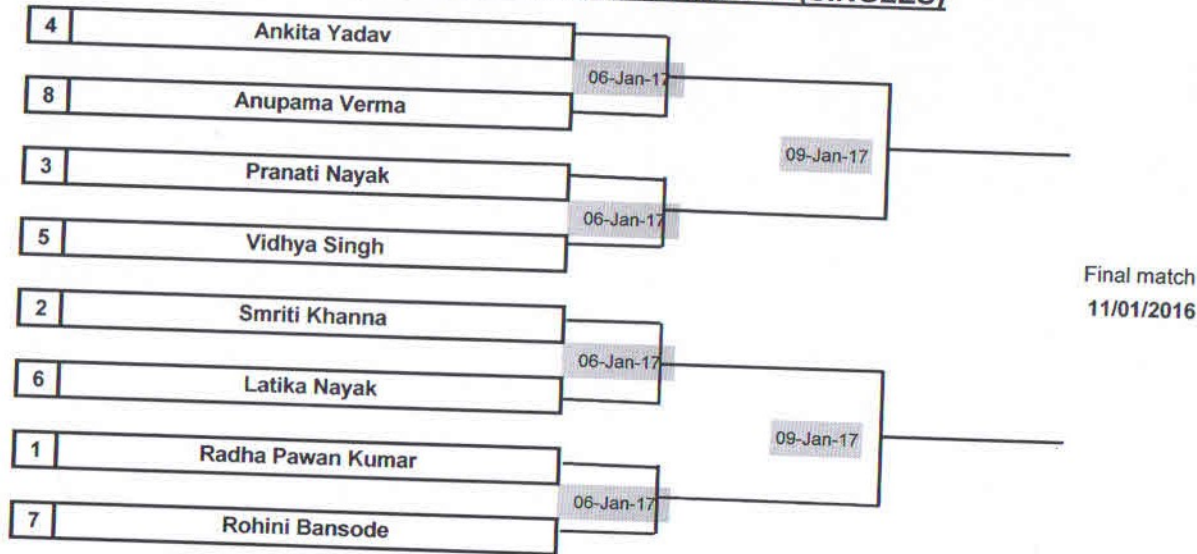

BADMINTON LADIES FIXTURE (SINGLES)

BADMINTON LADIES FIXTURE (DOUBLES)

BADMINTON GIRLS FIXTURE (SINGLES)

League matches between 3 teams
13/01/2016

BADMINTON GIRLS FIXTURE (DOUBLES)

Final match between 2 teams
14/01/2016