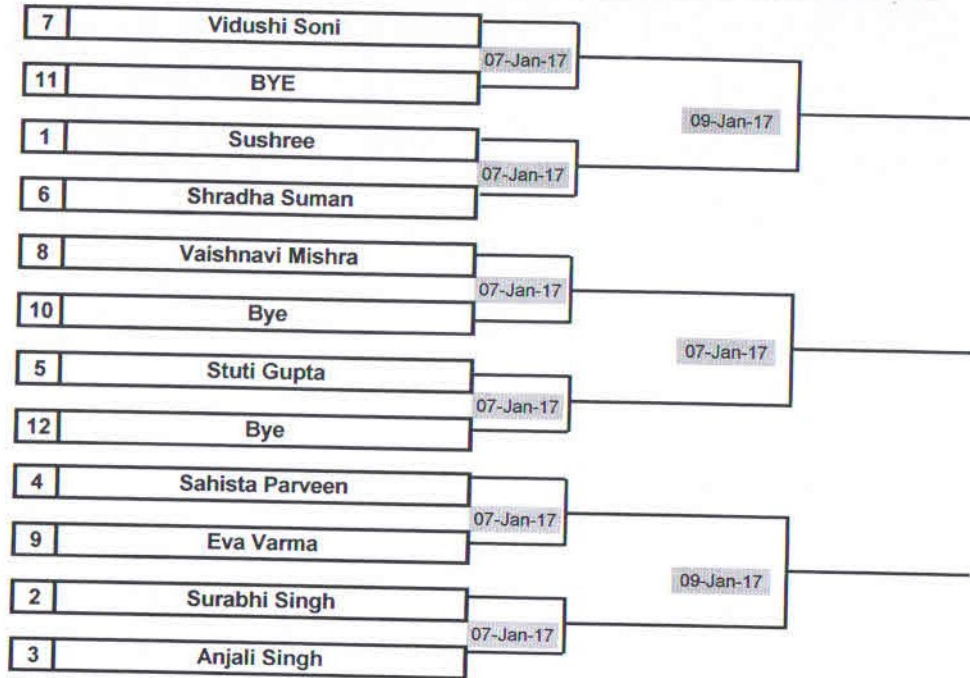

BADMINTON LADIES FIXTURE (SINGLES)

BADMINTON LADIES FIXTURE (DOUBLES)

BADMINTON GIRLS FIXTURE (SINGLES)

League matches between 3 teams
13/01/2016

BADMINTON GIRLS FIXTURE (DOUBLES)

Final match between 2 teams
14/01/2016