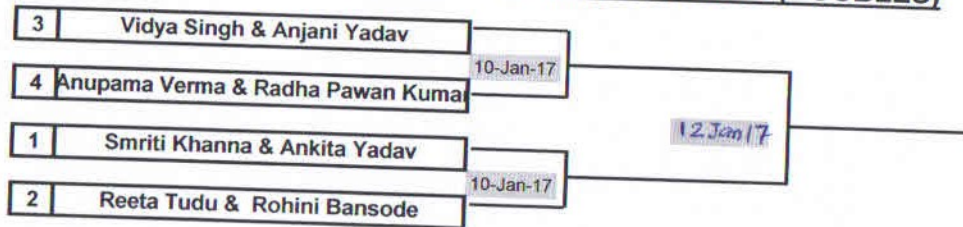

BADMINTON LADIES FIXTURE (SINGLES)

BADMINTON LADIES FIXTURE (DOUBLES)

BADMINTON GIRLS FIXTURE (SINGLES)

League matches between 3 teams
13/01/2016

BADMINTON GIRLS FIXTURE (DOUBLES)

Final match between 2 teams
14/01/2016