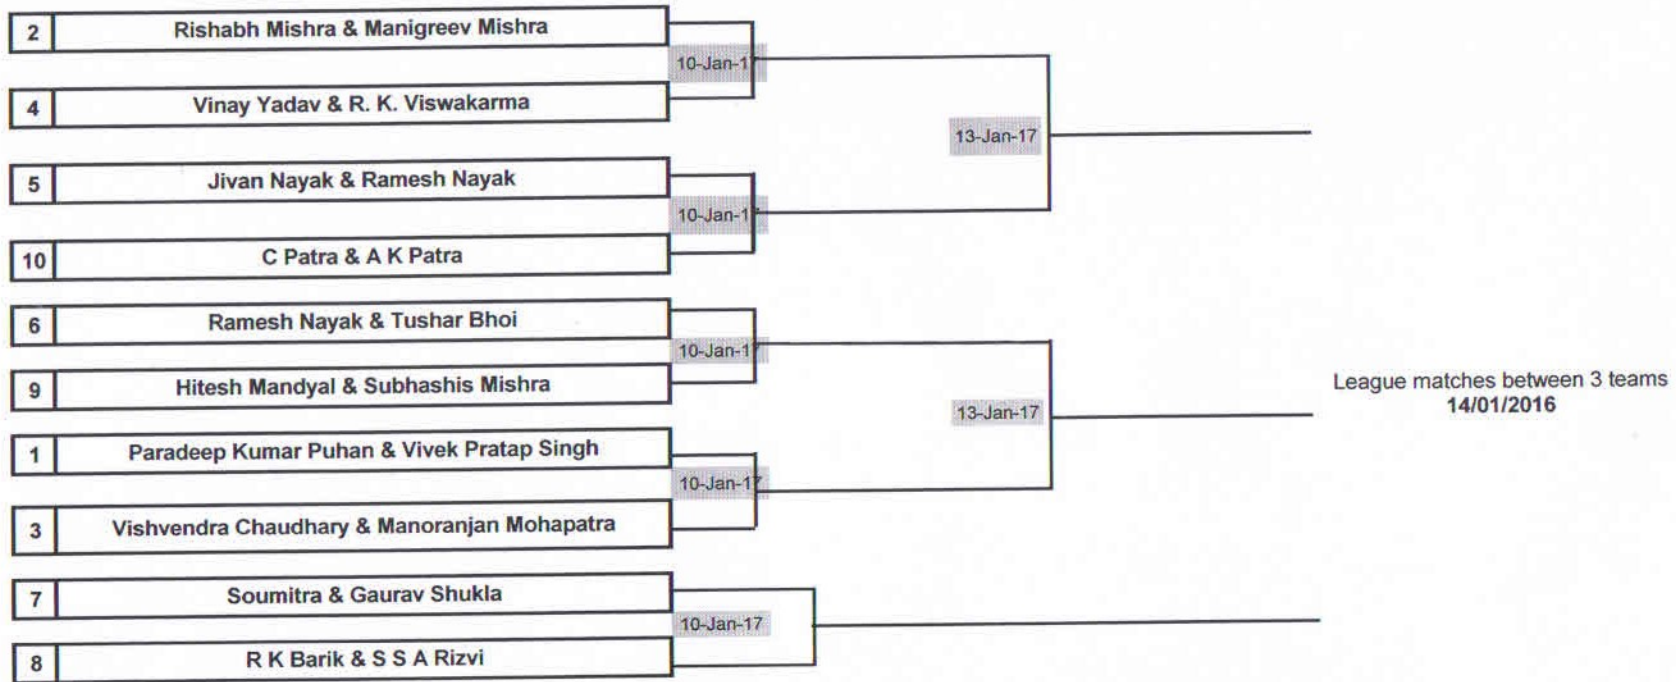

BADMINTON EMPLOYEES FIXTURE (DOUBLES)