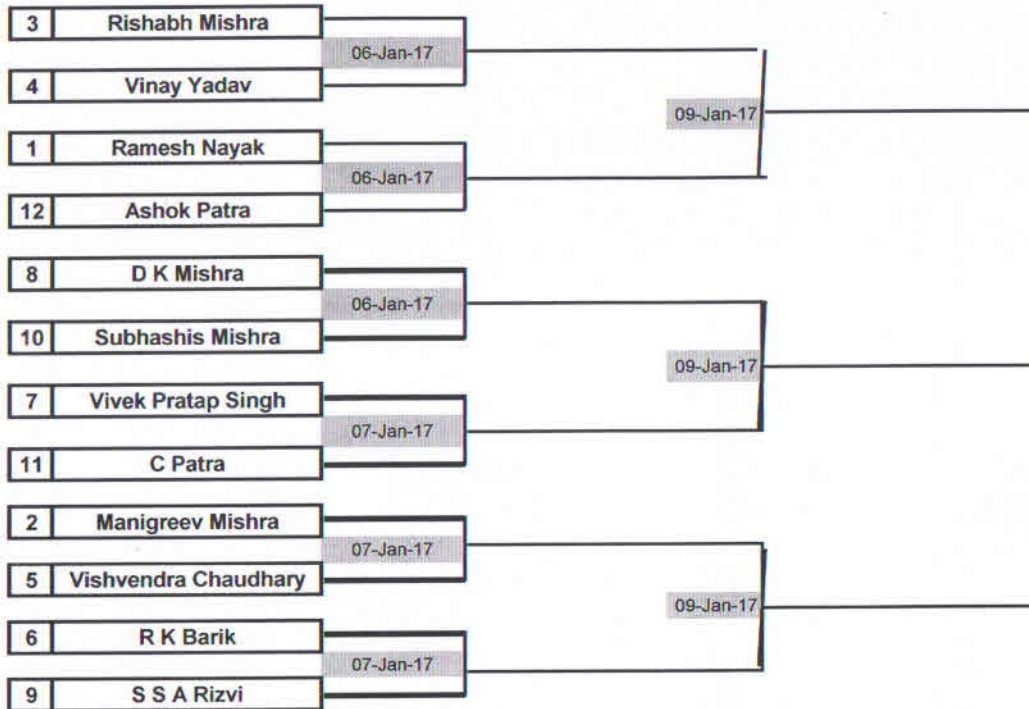

BADMINTON EMPLOYEES FIXTURE (SINGLES)

League matches between 3 teams
12/01/2016