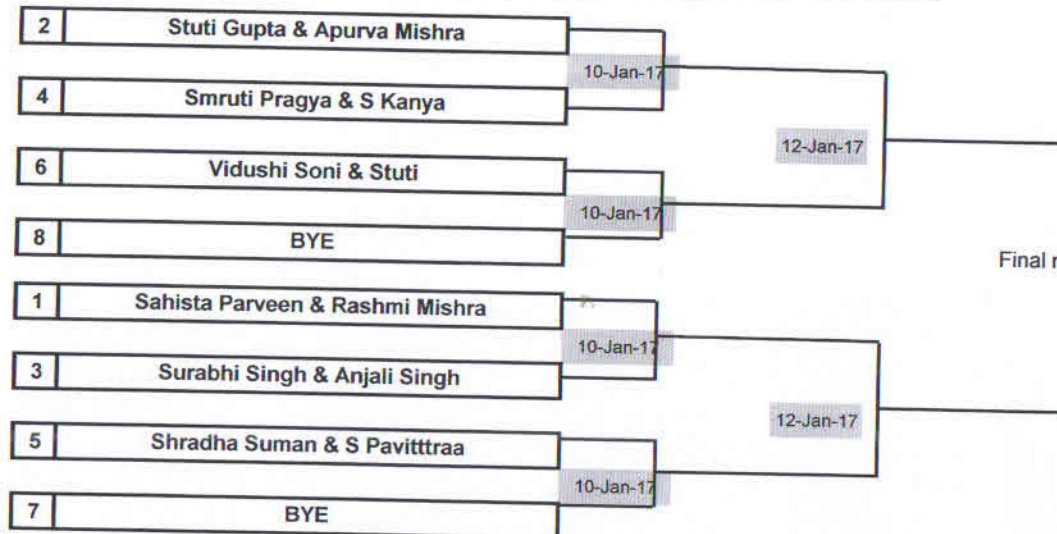

BADMINTON LADIES FIXTURE (SINGLES)

BADMINTON LADIES FIXTURE (DOUBLES)

BADMINTON GIRLS FIXTURE (SINGLES)

League matches between 3 teams
13/01/2016

BADMINTON GIRLS FIXTURE (DOUBLES)

Final match between 2 teams
14/01/2016