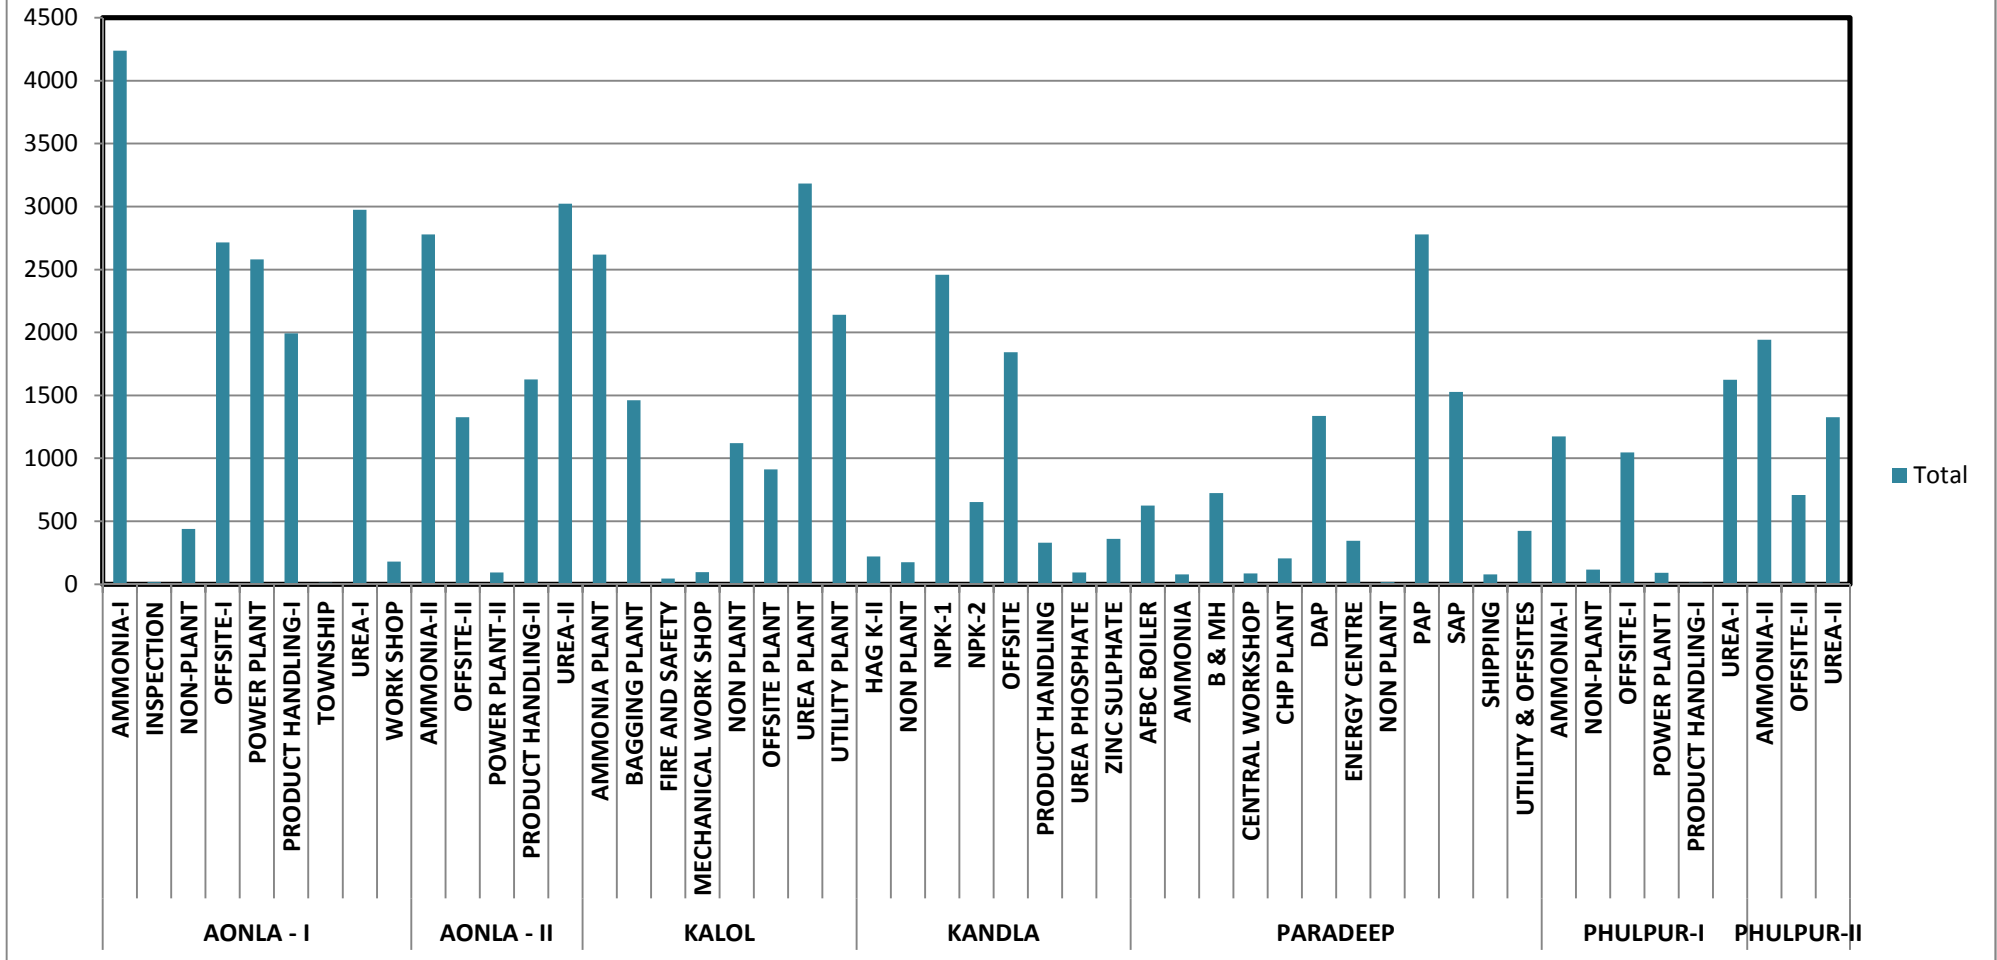

Unit wise Equipment Count

Plant Maintenance Management System (PMMS) Status

Unit Wise MWR Counts of Year 2017

Maintenance Logbook Counts
of Year 2017

Equipment History Count of 2017

Equipment Analytical History Count 2017

Lubrication Schedule Transaction Count 2017

Preventive Maintenance Schedule Transaction Count 2017

Inspection Tests Counts of 2017