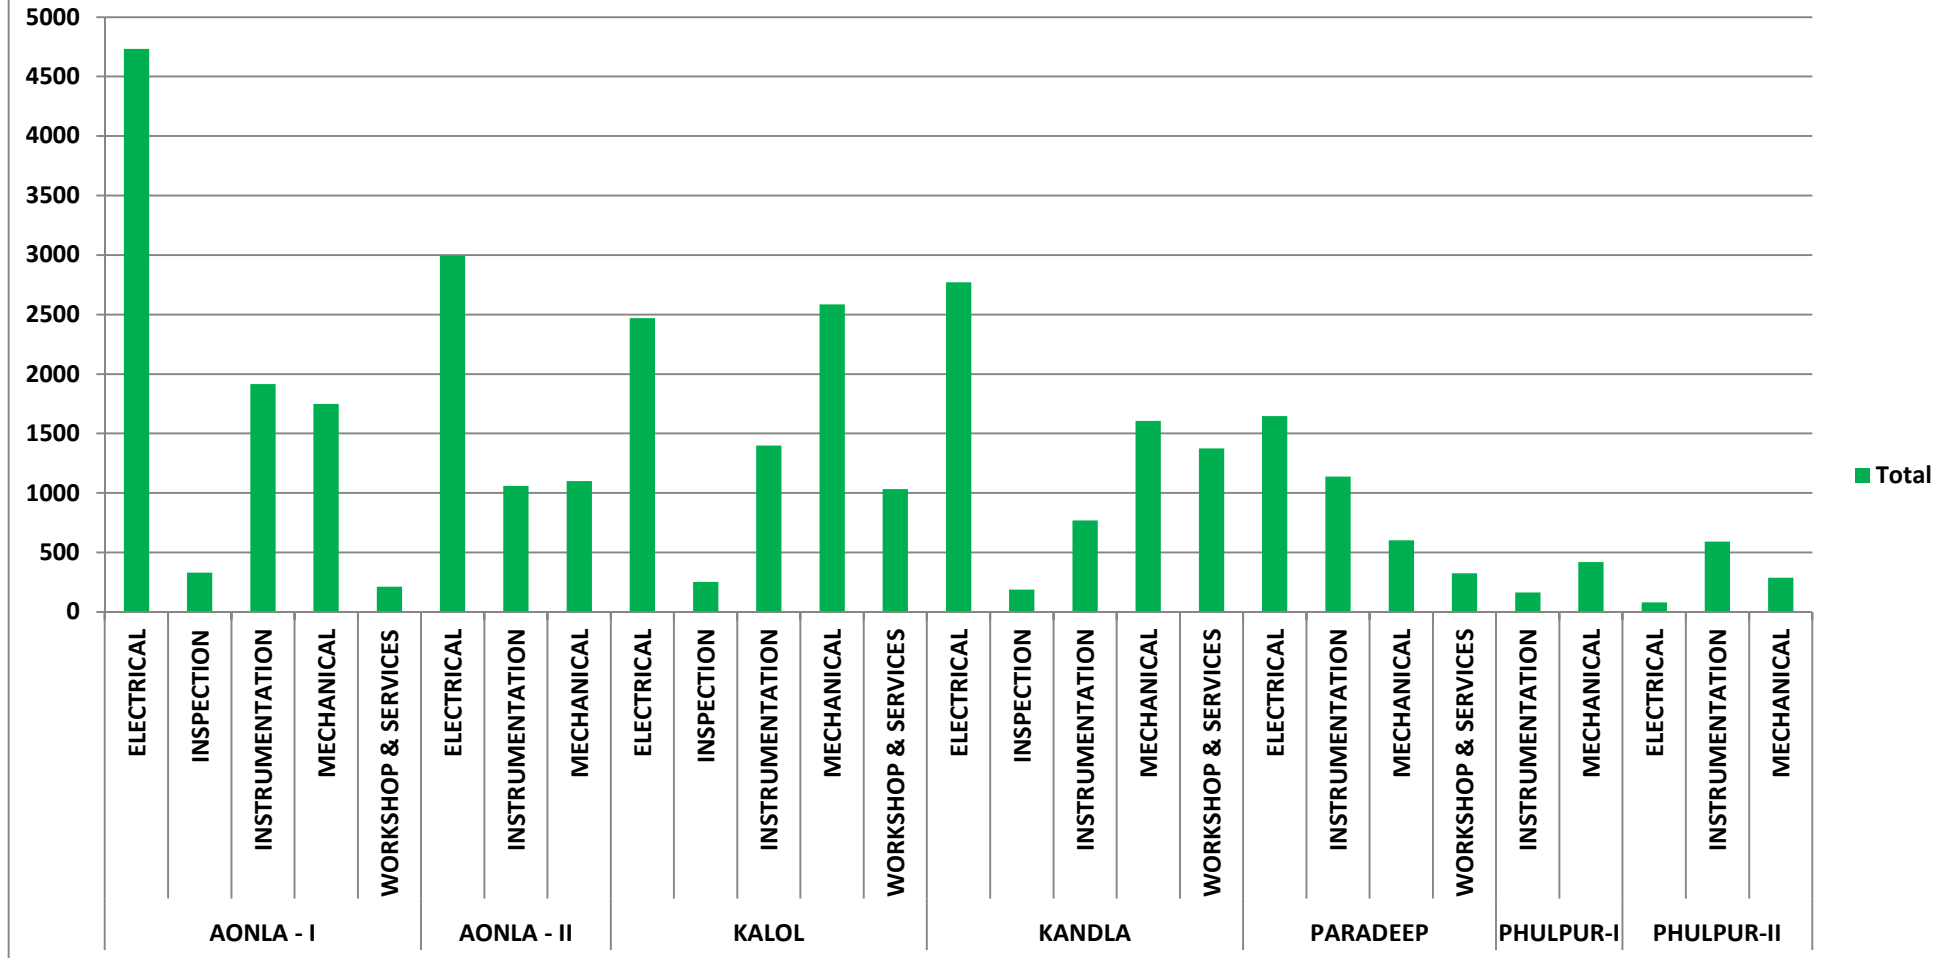

Unit wise Equipment Count

Plant Maintenance Management System (PMMS) Status

Unit Wise MWR Counts of Year 2017

Maintenance Logbook Counts
of Year 2017

Equipment History Count of 2017

Equipment Analytical History Count 2017

Lubrication Schedule Transaction Count 2017

Preventive Maintenance Schedule Transaction Count 2017

Inspection Tests Counts of 2017