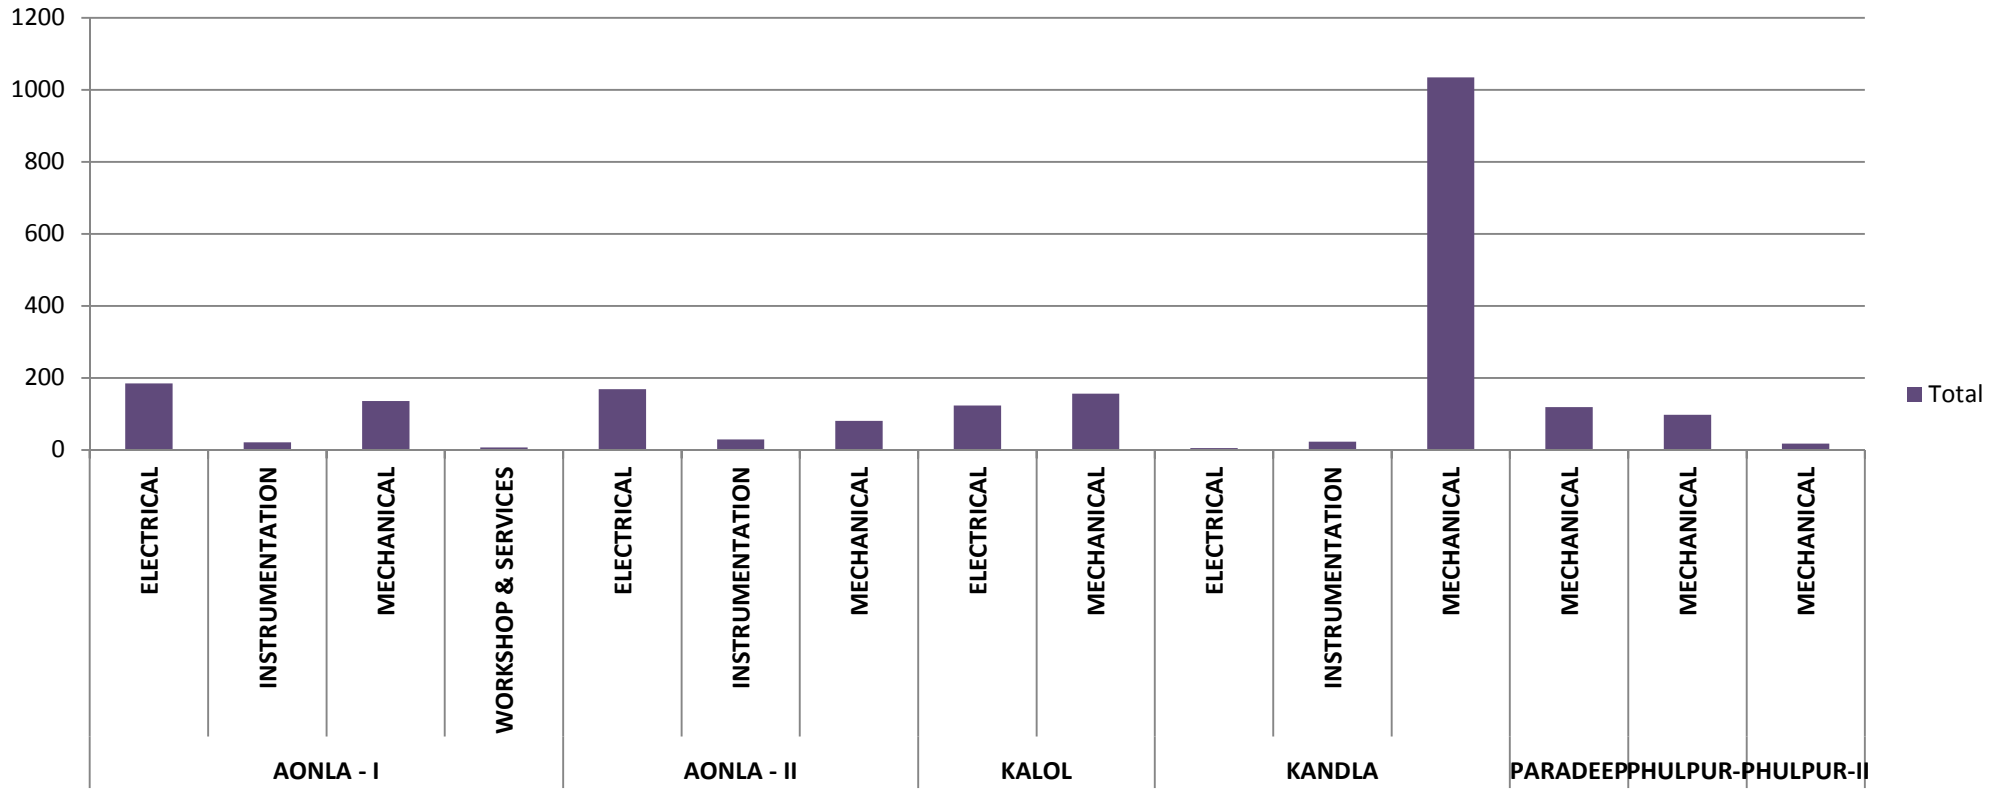

Unit wise Equipment Count

Plant Maintenance Management System (PMMS) Status

Unit Wise MWR Counts of Year 2017

Maintenance Logbook Counts
of Year 2017

Equipment History Count of 2017

Equipment Analytical History Count 2017

Lubrication Schedule Transaction Count 2017

Preventive Maintenance Schedule Transaction Count 2017

Inspection Tests Counts of 2017