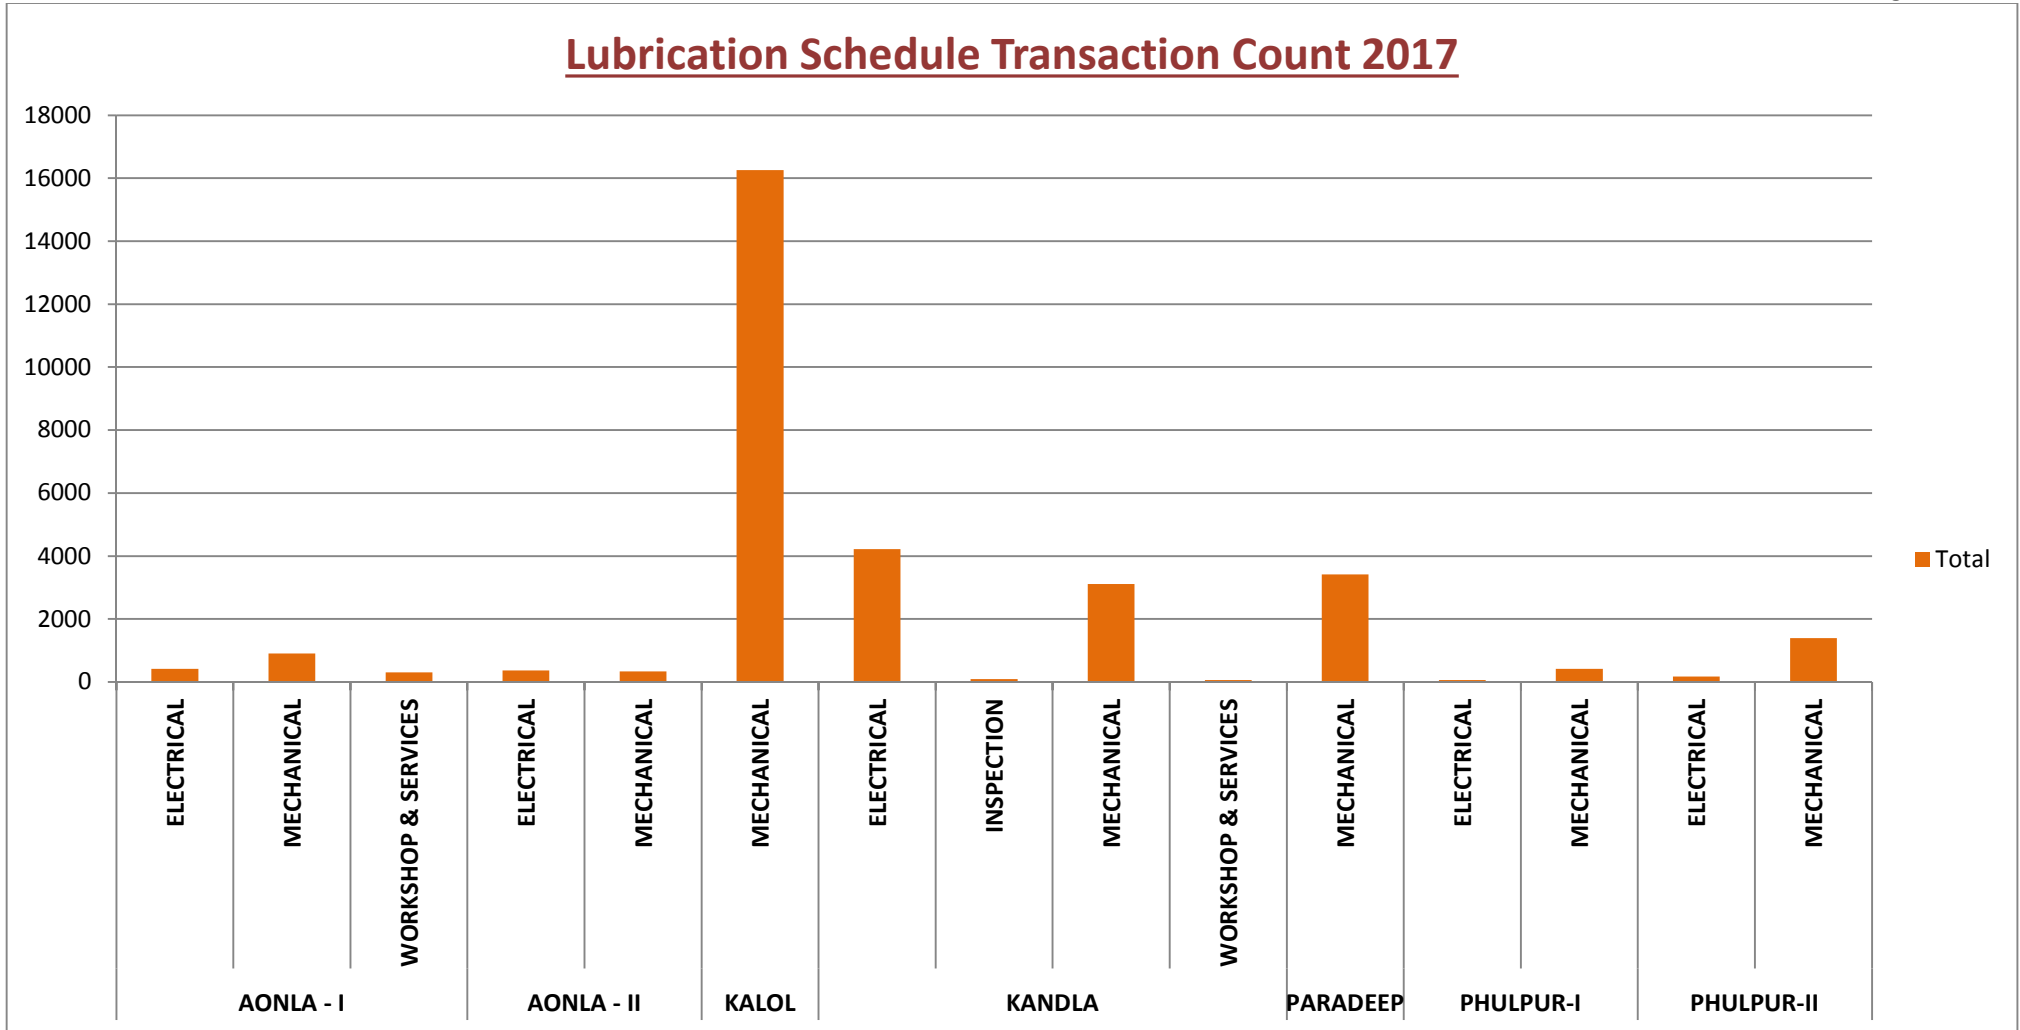

Unit wise Equipment Count

Plant Maintenance Management System (PMMS) Status

Unit Wise MWR Counts of Year 2017

Maintenance Logbook Counts
of Year 2017

Equipment History Count of 2017

Equipment Analytical History Count 2017

Lubrication Schedule Transaction Count 2017

Preventive Maintenance Schedule Transaction Count 2017

Inspection Tests Counts of 2017