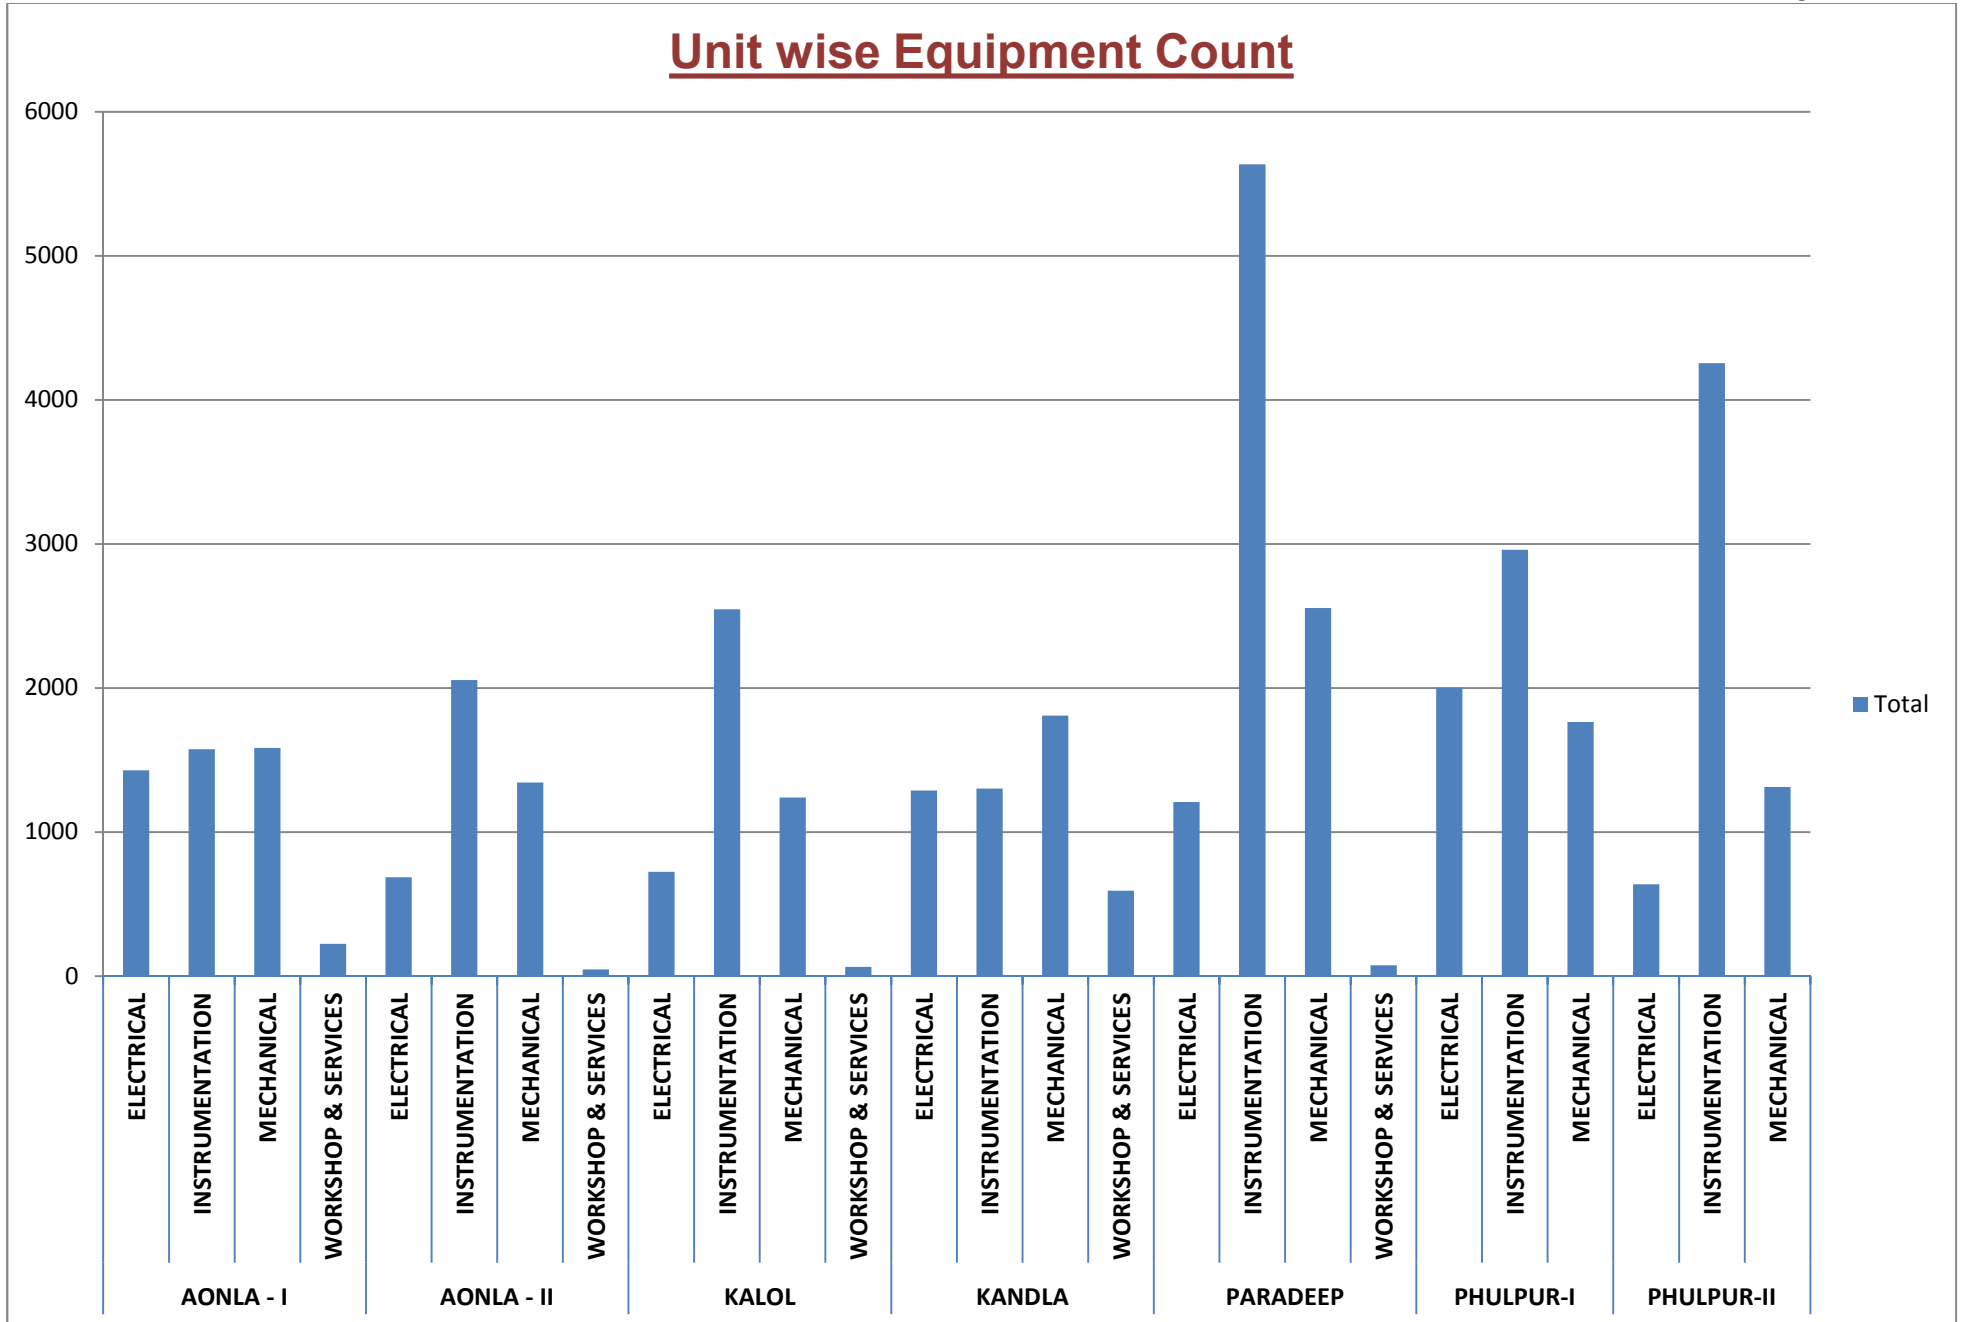

Unit wise Equipment Count

Plant Maintenance Management System (PMMS) Status

Unit Wise MWR Counts of Year 2017

Maintenance Logbook Counts
of Year 2017

Equipment History Count of 2017

Equipment Analytical History Count 2017

Lubrication Schedule Transaction Count 2017

Preventive Maintenance Schedule Transaction Count 2017

Inspection Tests Counts of 2017