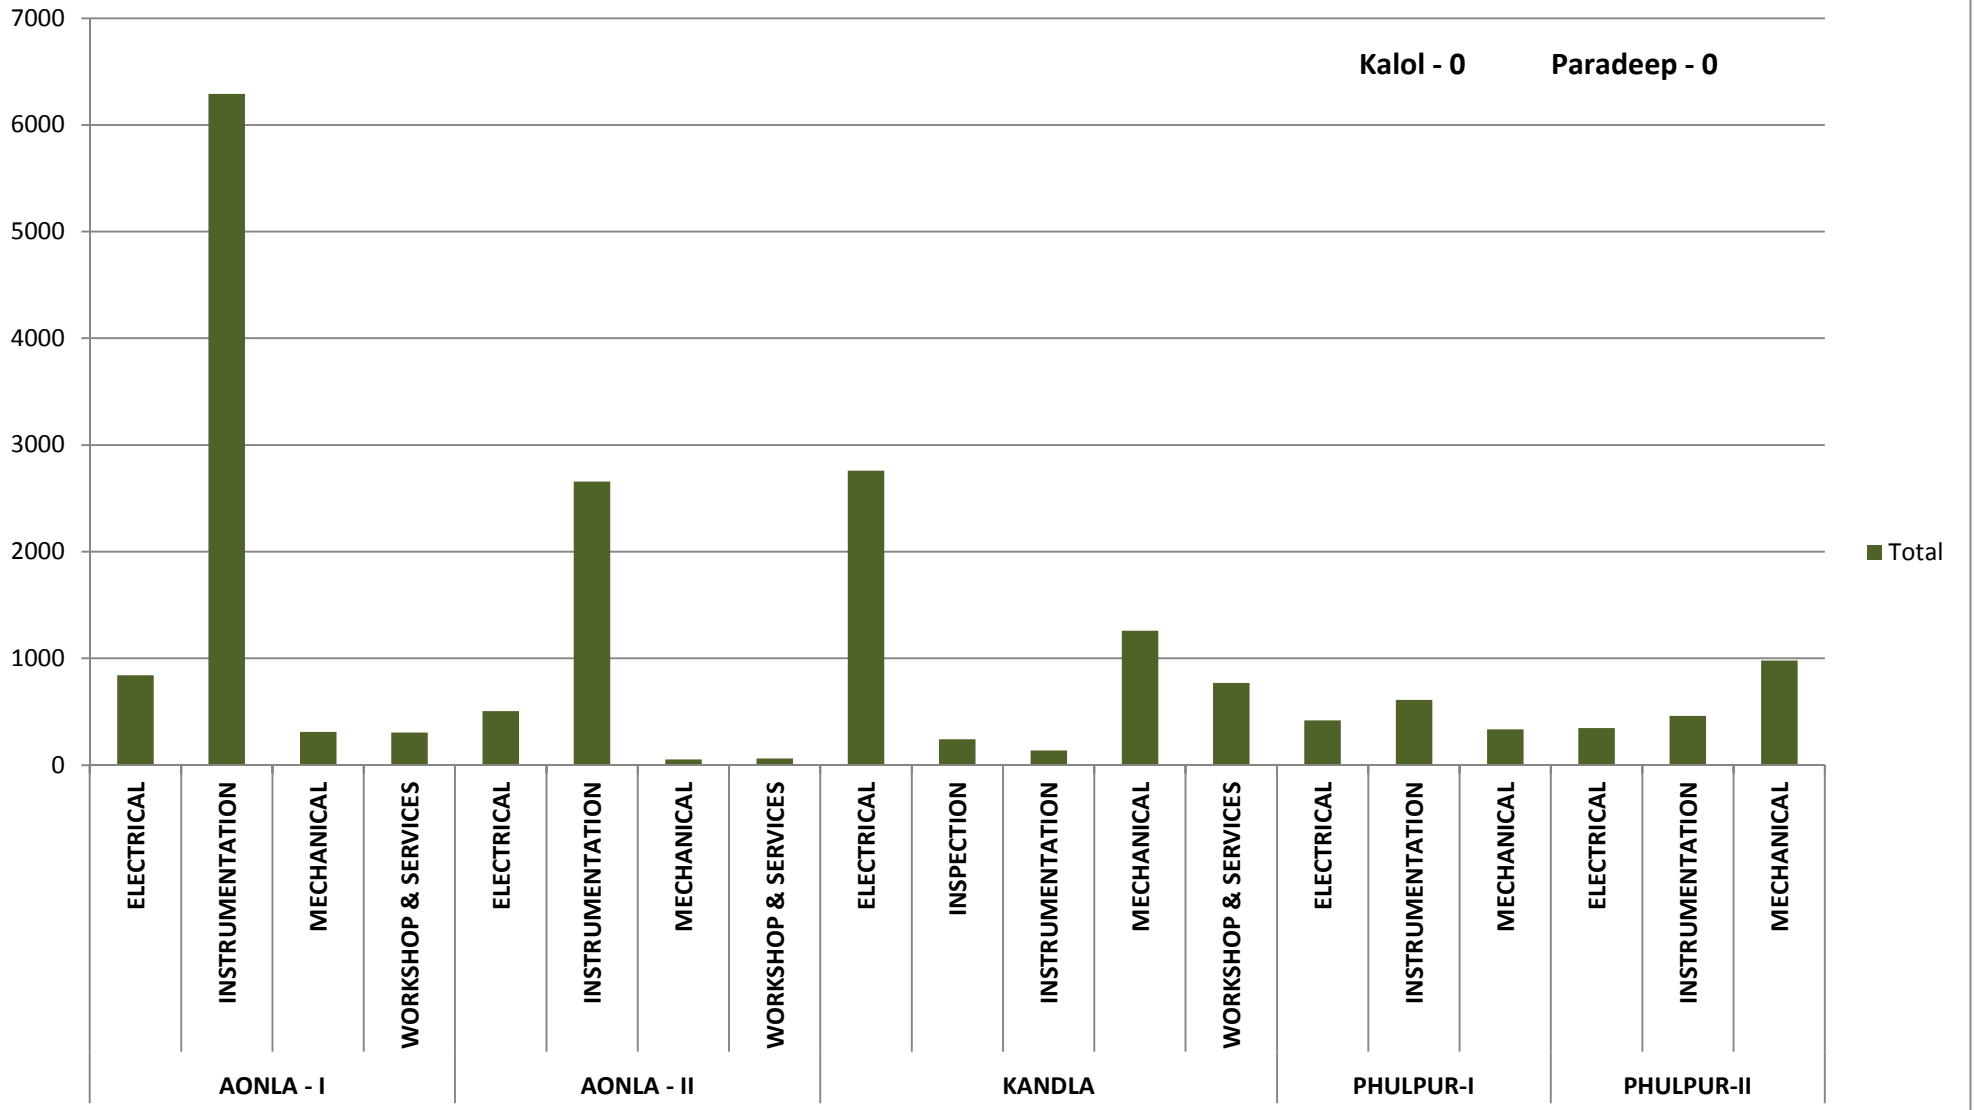

Unit wise Equipment Count

Plant Maintenance Management System (PMMS) Status

Unit Wise MWR Counts of Year 2017

Maintenance Logbook Counts
of Year 2017

Equipment History Count of 2017

Equipment Analytical History Count 2017

Lubrication Schedule Transaction Count 2017

Preventive Maintenance Schedule Transaction Count 2017

Inspection Tests Counts of 2017