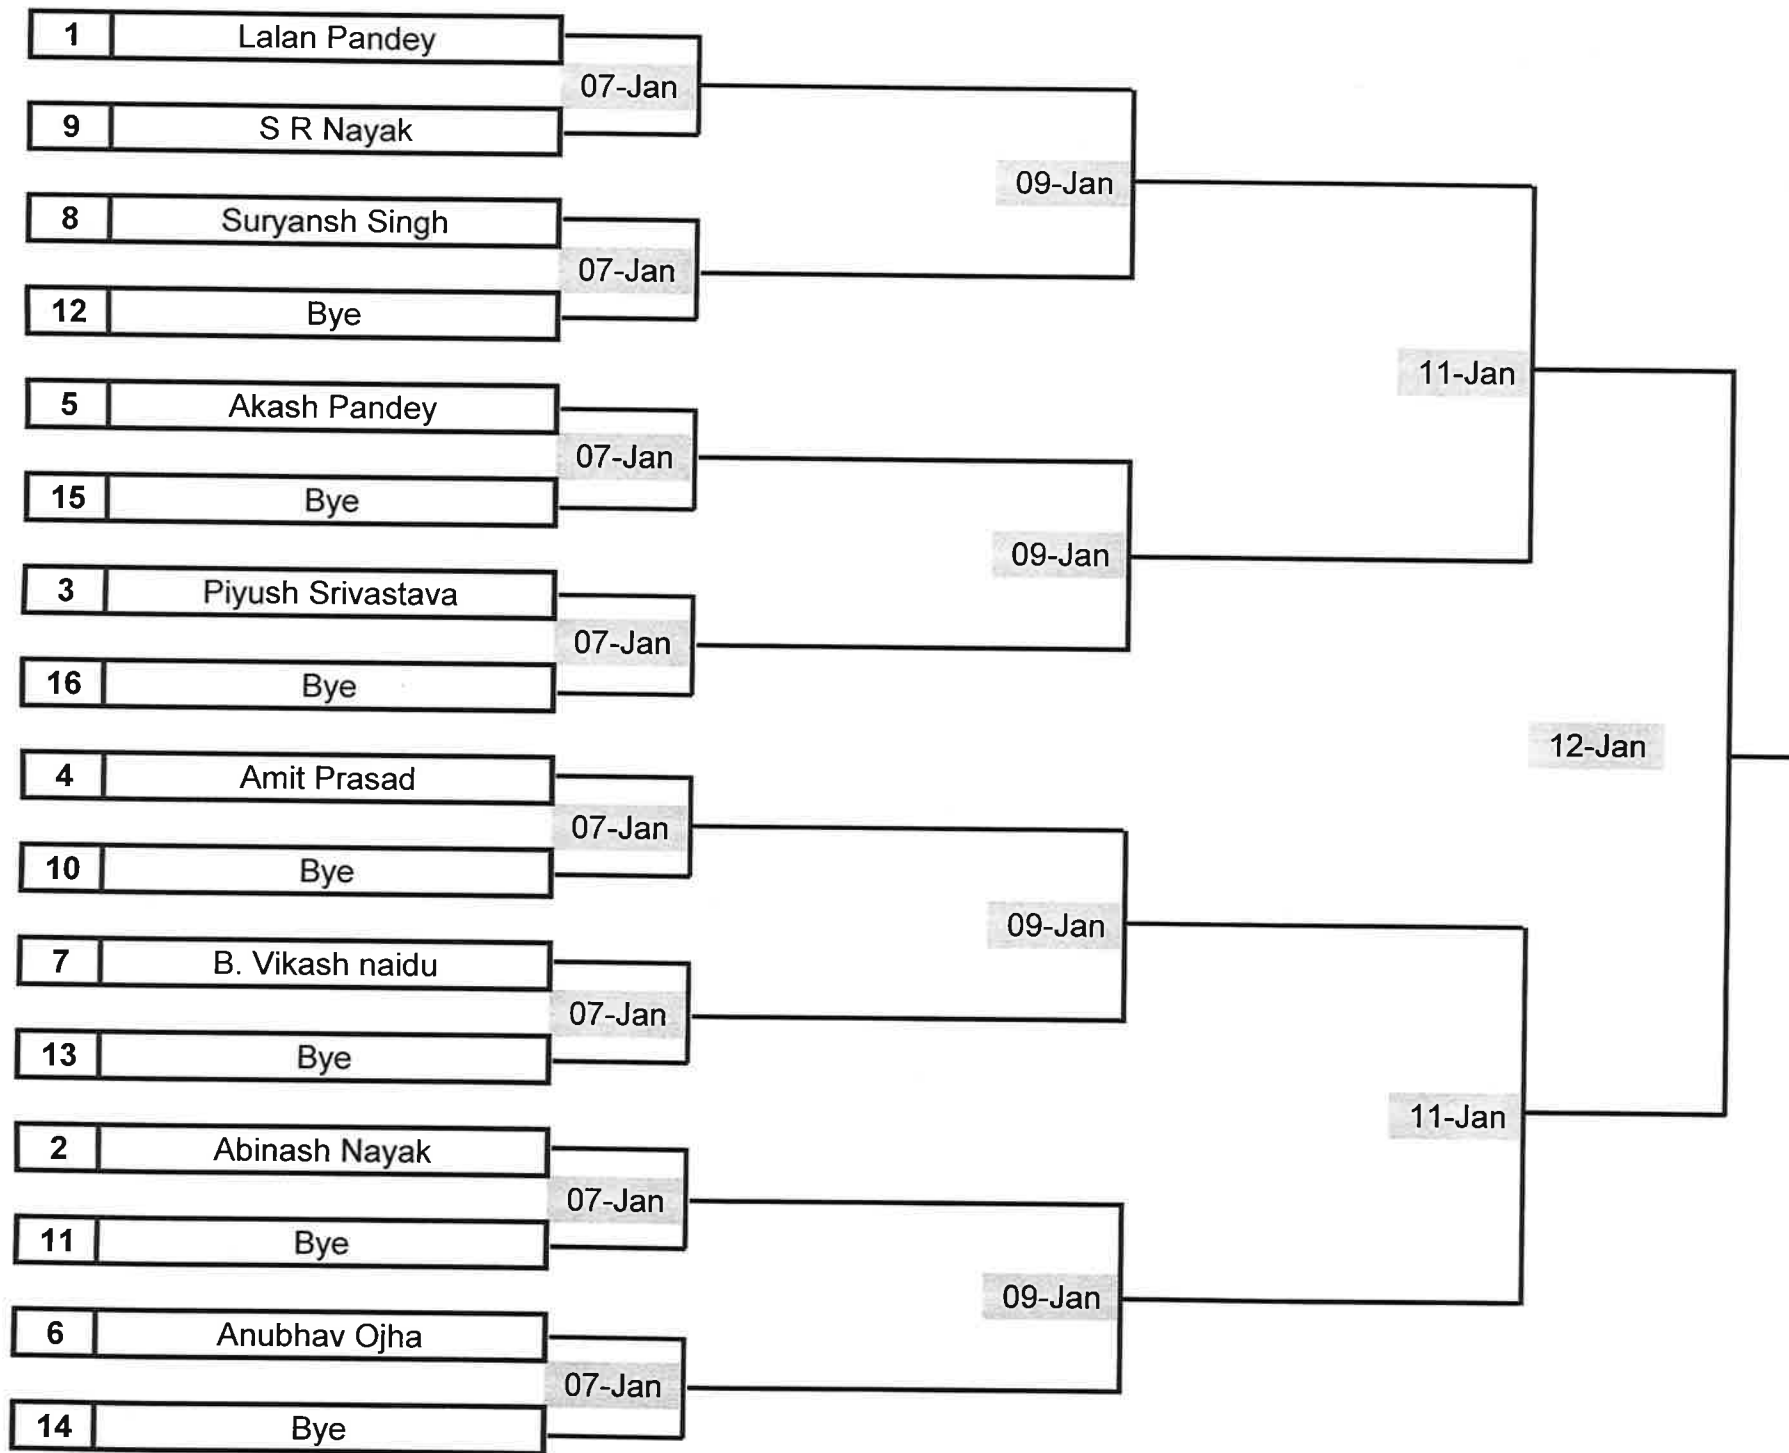

TABLE TENNIS EMPLOYEES FIXTURE (SINGLES)

TABLE TENNIS EMPLOYEES FIXTURE (DOUBLES)

TABLE TENNIS BOYS FIXTURE (SINGLES)

TABLE TENNIS BOYS FIXTURE (DOUBLES)

TABLE TENNIS LADIES FIXTURE (SINGLES)

TABLE TENNIS LADIES FIXTURE (DOUBLES)

TABLE TENNIS GIRLS FIXTURE (SINGLES)

1	Vidushi Soni	_____	
2	Stuti Gupta	_____	LEAGUE MATCH
3	Shradha Suman	_____	

TABLE TENNIS GIRLS FIXTURE (DOUBLES)

1	Vidushi Soni & Stusti Gupta	_____
2	Shradha Suman & _____	_____