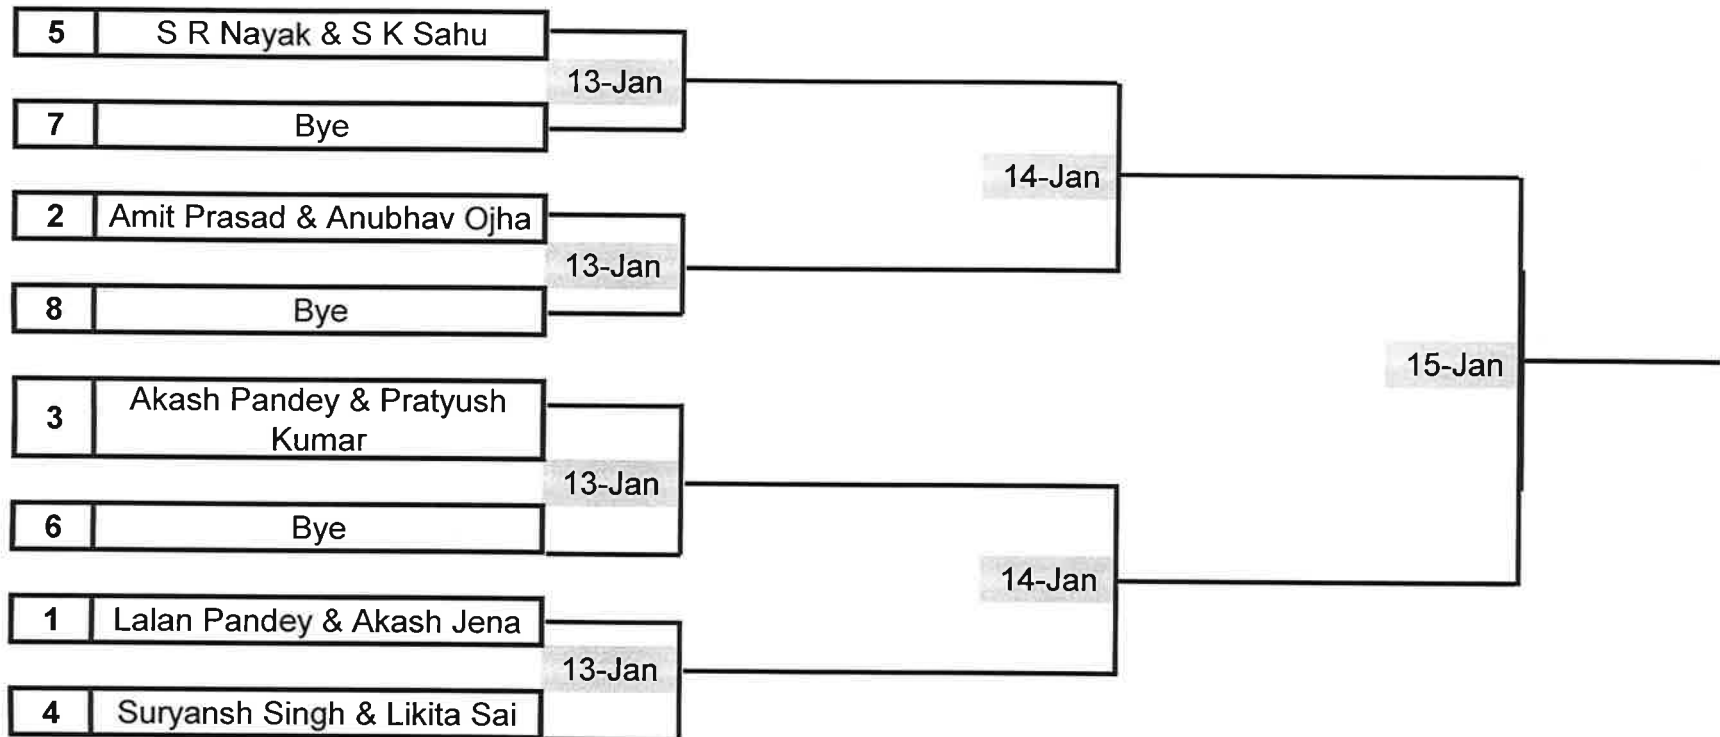

TABLE TENNIS EMPLOYEES FIXTURE (SINGLES)

TABLE TENNIS EMPLOYEES FIXTURE (DOUBLES)

TABLE TENNIS BOYS FIXTURE (SINGLES)

TABLE TENNIS BOYS FIXTURE (DOUBLES)

TABLE TENNIS LADIES FIXTURE (SINGLES)

TABLE TENNIS LADIES FIXTURE (DOUBLES)

TABLE TENNIS GIRLS FIXTURE (SINGLES)

1	Vidushi Soni	_____	
2	Stuti Gupta	_____	LEAGUE MATCH
3	Shradha Suman	_____	

TABLE TENNIS GIRLS FIXTURE (DOUBLES)

1	Vidushi Soni & Stusti Gupta	_____
2	Shradha Suman & _____	_____