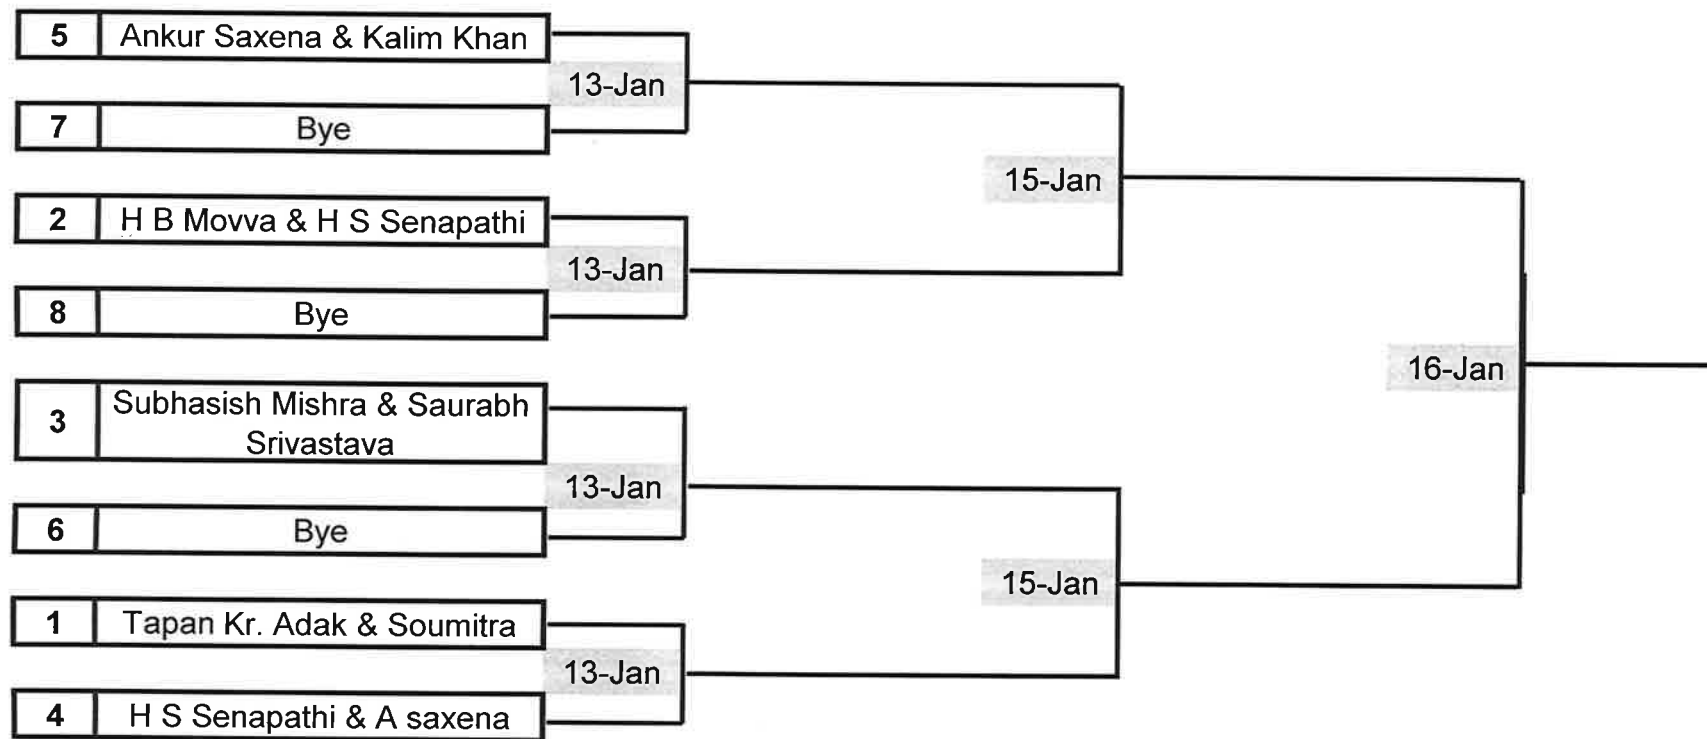

TABLE TENNIS EMPLOYEES FIXTURE (SINGLES)

TABLE TENNIS EMPLOYEES FIXTURE (DOUBLES)

TABLE TENNIS BOYS FIXTURE (SINGLES)

TABLE TENNIS BOYS FIXTURE (DOUBLES)

TABLE TENNIS LADIES FIXTURE (SINGLES)

TABLE TENNIS LADIES FIXTURE (DOUBLES)

TABLE TENNIS GIRLS FIXTURE (SINGLES)

1	Vidushi Soni	_____	
2	Stuti Gupta	_____	LEAGUE MATCH
3	Shradha Suman	_____	

TABLE TENNIS GIRLS FIXTURE (DOUBLES)

1	Vidushi Soni & Stusti Gupta	_____
2	Shradha Suman & _____	_____