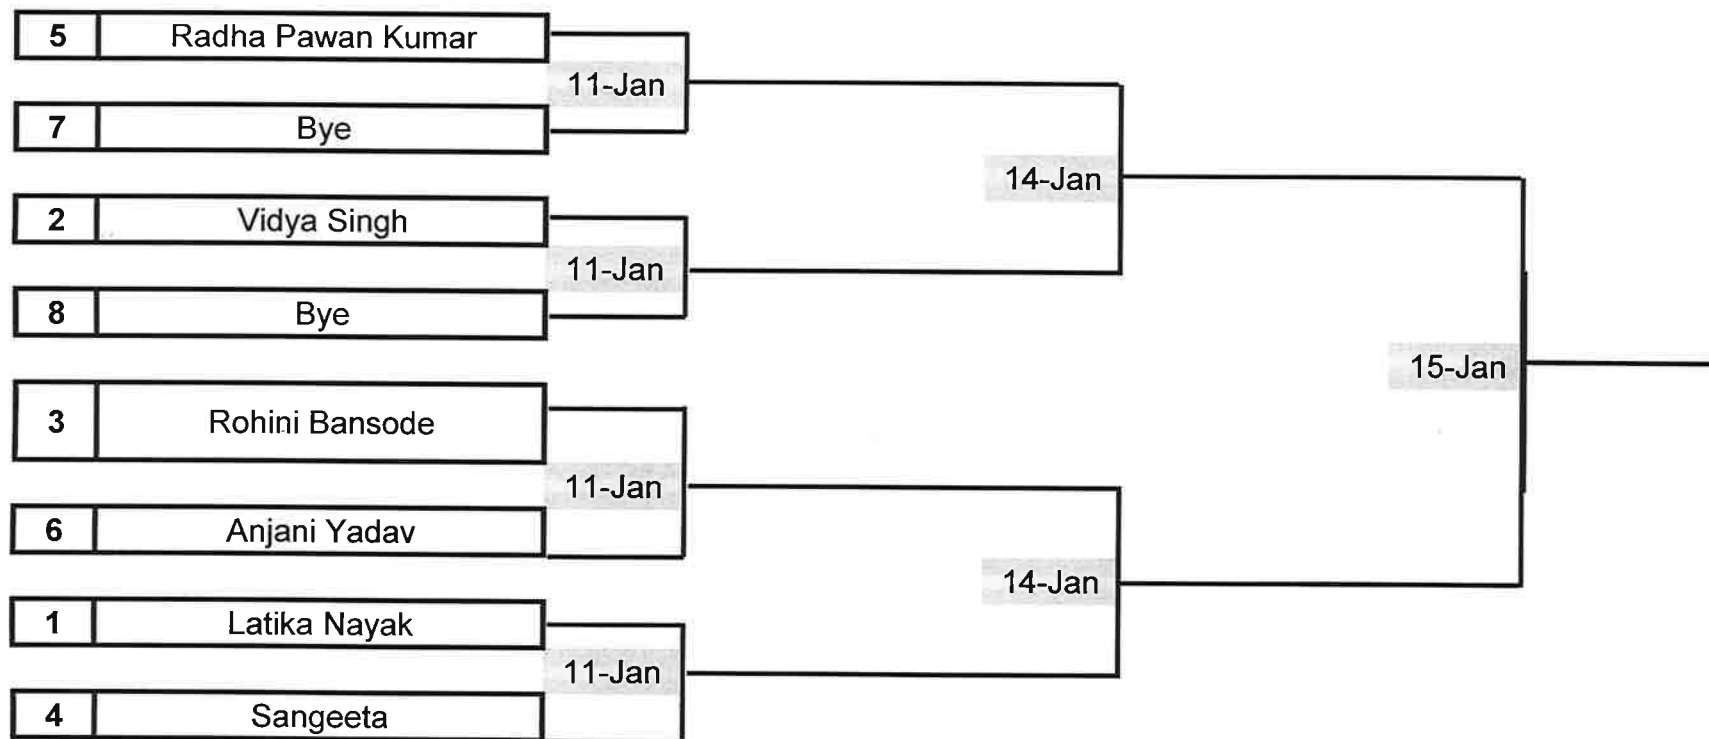

TABLE TENNIS EMPLOYEES FIXTURE (SINGLES)

TABLE TENNIS EMPLOYEES FIXTURE (DOUBLES)

TABLE TENNIS BOYS FIXTURE (SINGLES)

TABLE TENNIS BOYS FIXTURE (DOUBLES)

TABLE TENNIS LADIES FIXTURE (SINGLES)

TABLE TENNIS LADIES FIXTURE (DOUBLES)

TABLE TENNIS GIRLS FIXTURE (SINGLES)

1	Vidushi Soni	_____	
2	Stuti Gupta	_____	LEAGUE MATCH
3	Shradha Suman	_____	

TABLE TENNIS GIRLS FIXTURE (DOUBLES)

1	Vidushi Soni & Stusti Gupta	_____
2	Shradha Suman & _____	_____