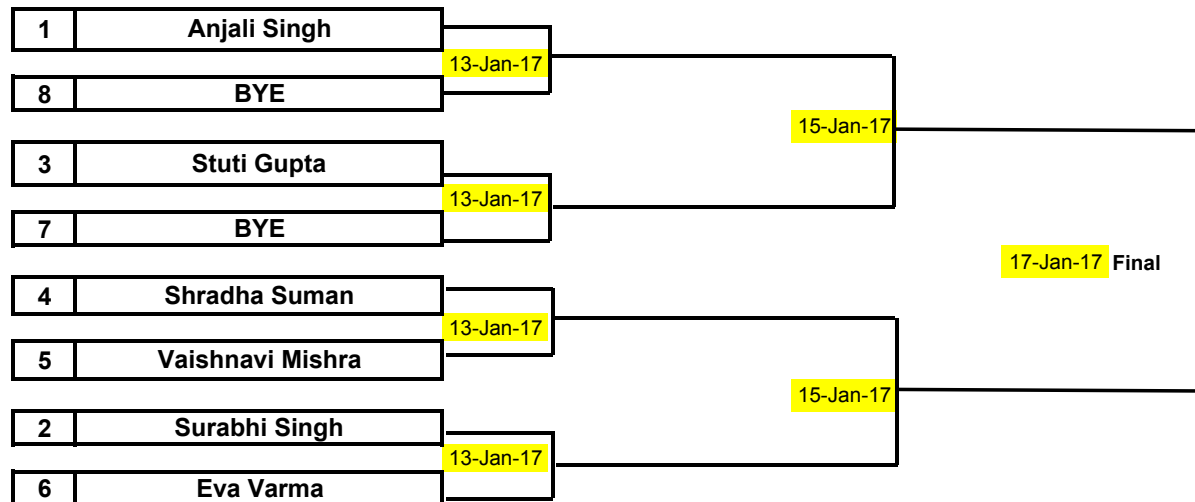

TABLE TENNIS EMPLOYEES FIXTURE (SINGLES)

TABLE TENNIS BOYS FIXTURE (SINGLES)

TABLE TENNIS BOYS FIXTURE (DOUBLES)

TABLE TENNIS LADIES FIXTURE (SINGLES)

TABLE TENNIS GIRLS FIXTURE (SINGLES)

TABLE TENNIS EMPLOYEES FIXTURE (DOUBLES)

1	H B Movva & Naveen Kumar
2	Panchanand Ghadai & Subhash Chakroborty
3	H S Senapati & Amit Saxena

League matches between 3 teams
16/01/2016

TABLE TENNIS LADIES FIXTURE (DOUBLES)

1	Anjani Yadav & Vidya Singh
2	Pranati Nayak & Anupama Verma
3	Reeta Tudu & Rohini Bansode