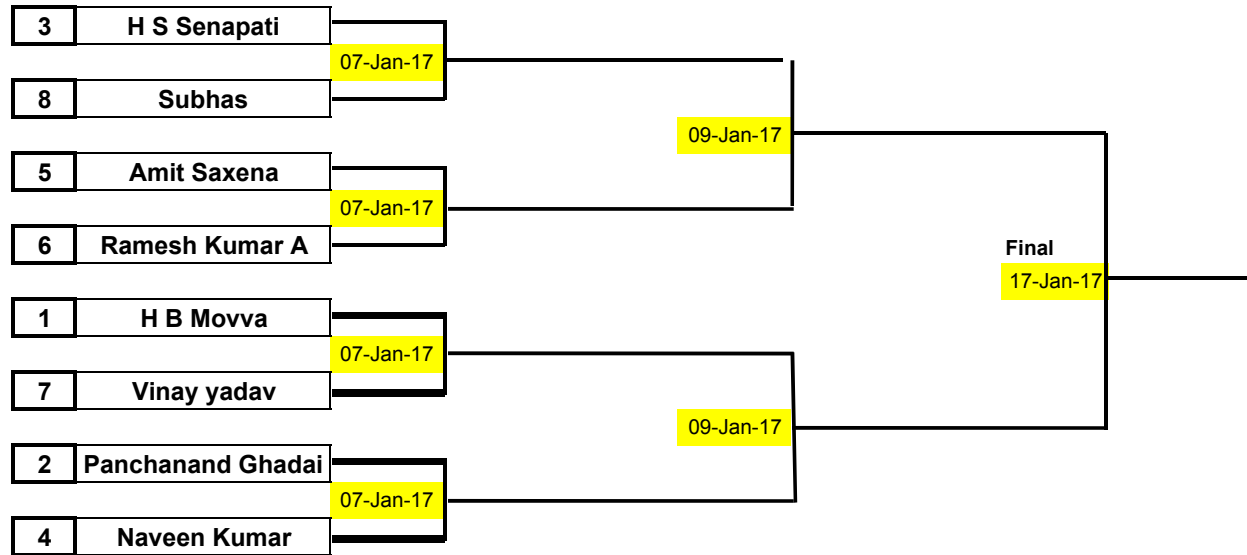

TABLE TENNIS EMPLOYEES FIXTURE (SINGLES)

TABLE TENNIS BOYS FIXTURE (SINGLES)

TABLE TENNIS BOYS FIXTURE (DOUBLES)

TABLE TENNIS LADIES FIXTURE (SINGLES)

TABLE TENNIS GIRLS FIXTURE (SINGLES)

TABLE TENNIS EMPLOYEES FIXTURE (DOUBLES)

1	H B Movva & Naveen Kumar
2	Panchanand Ghadai & Subhash Chakroborty
3	H S Senapati & Amit Saxena

League matches between 3 teams
16/01/2016

TABLE TENNIS LADIES FIXTURE (DOUBLES)

1	Anjani Yadav & Vidya Singh
2	Pranati Nayak & Anupama Verma
3	Reeta Tudu & Rohini Bansode

League matches between 3 teams
16/01/2016

TABLE TENNIS GIRLS FIXTURE (DOUBLES)

1	Surabhi Singh & Anjali Singh
2	Stuti Gupta & Vidhushi Soni
3	Shradha Suman & Anjali Singh

League matches between 3 teams
16/01/2016