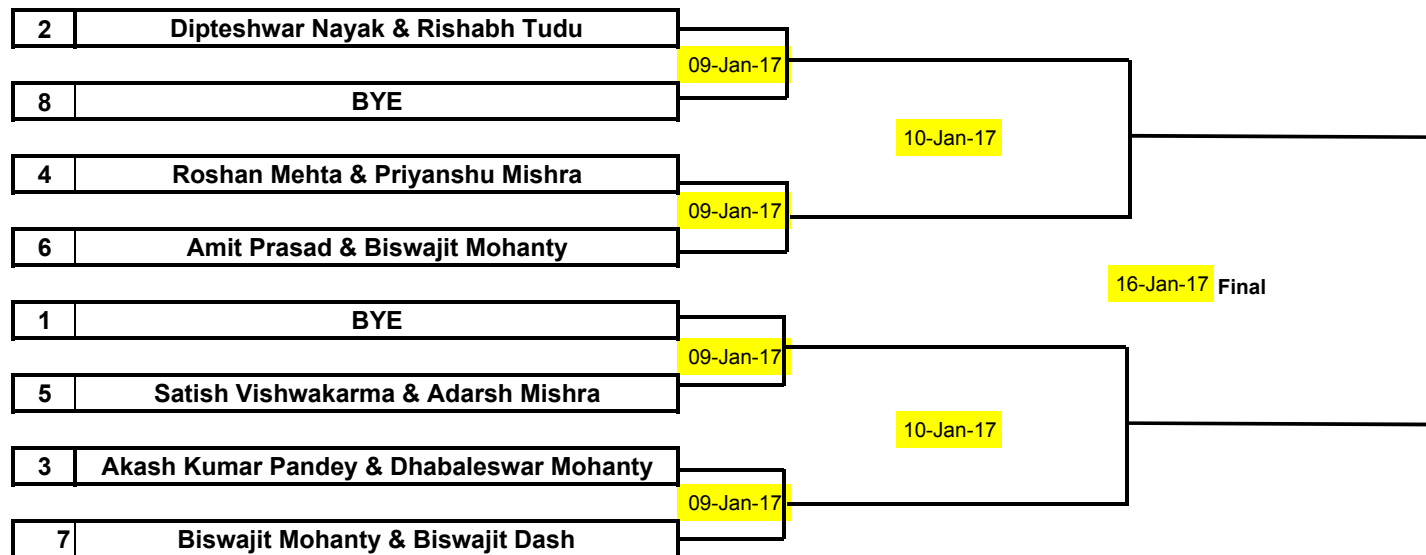

TABLE TENNIS EMPLOYEES FIXTURE (SINGLES)

TABLE TENNIS BOYS FIXTURE (SINGLES)

TABLE TENNIS BOYS FIXTURE (DOUBLES)

TABLE TENNIS LADIES FIXTURE (SINGLES)

TABLE TENNIS GIRLS FIXTURE (SINGLES)

TABLE TENNIS EMPLOYEES FIXTURE (DOUBLES)

1	H B Movva & Naveen Kumar
2	Panchanand Ghadai & Subhash Chakroborty
3	H S Senapati & Amit Saxena

League matches between 3 teams
16/01/2016

TABLE TENNIS LADIES FIXTURE (DOUBLES)

1	Anjani Yadav & Vidya Singh
2	Pranati Nayak & Anupama Verma
3	Reeta Tudu & Rohini Bansode