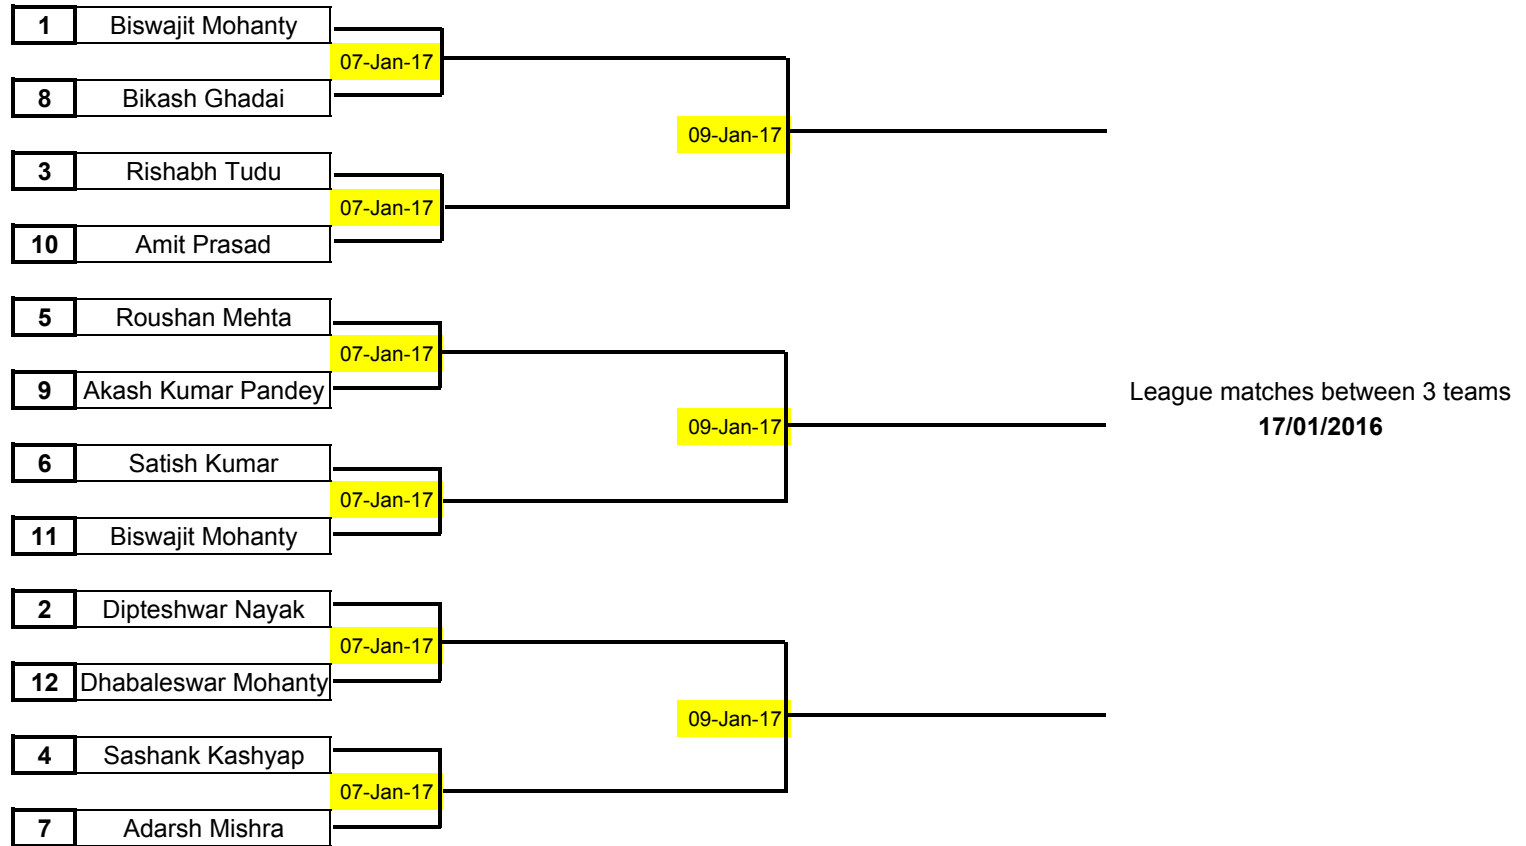

TABLE TENNIS EMPLOYEES FIXTURE (SINGLES)

TABLE TENNIS BOYS FIXTURE (SINGLES)

TABLE TENNIS BOYS FIXTURE (DOUBLES)

TABLE TENNIS LADIES FIXTURE (SINGLES)

TABLE TENNIS GIRLS FIXTURE (SINGLES)

TABLE TENNIS EMPLOYEES FIXTURE (DOUBLES)

1	H B Movva & Naveen Kumar
2	Panchanand Ghadai & Subhash Chakroborty
3	H S Senapati & Amit Saxena

League matches between 3 teams
16/01/2016

TABLE TENNIS LADIES FIXTURE (DOUBLES)

1	Anjani Yadav & Vidya Singh
2	Pranati Nayak & Anupama Verma
3	Reeta Tudu & Rohini Bansode

League matches between 3 teams
16/01/2016

TABLE TENNIS GIRLS FIXTURE (DOUBLES)

1	Surabhi Singh & Anjali Singh
2	Stuti Gupta & Vidhushi Soni
3	Shradha Suman & Anjali Singh

League matches between 3 teams
16/01/2016