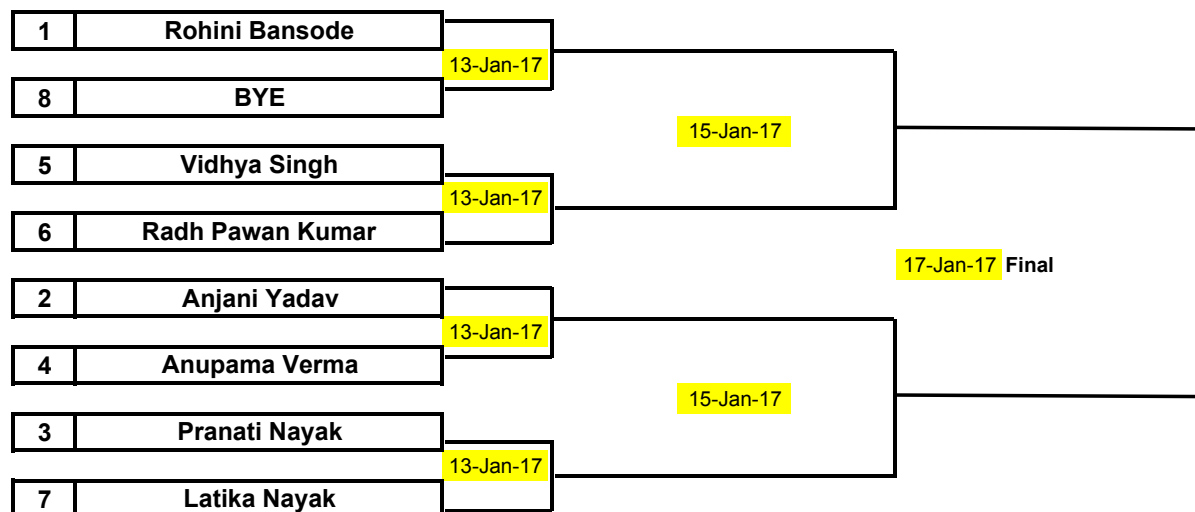

TABLE TENNIS EMPLOYEES FIXTURE (SINGLES)

TABLE TENNIS BOYS FIXTURE (SINGLES)

TABLE TENNIS BOYS FIXTURE (DOUBLES)

TABLE TENNIS LADIES FIXTURE (SINGLES)

TABLE TENNIS GIRLS FIXTURE (SINGLES)

TABLE TENNIS EMPLOYEES FIXTURE (DOUBLES)

1	H B Movva & Naveen Kumar
2	Panchanand Ghadai & Subhash Chakroborty
3	H S Senapati & Amit Saxena

League matches between 3 teams
16/01/2016

TABLE TENNIS LADIES FIXTURE (DOUBLES)

1	Anjani Yadav & Vidya Singh
2	Pranati Nayak & Anupama Verma
3	Reeta Tudu & Rohini Bansode