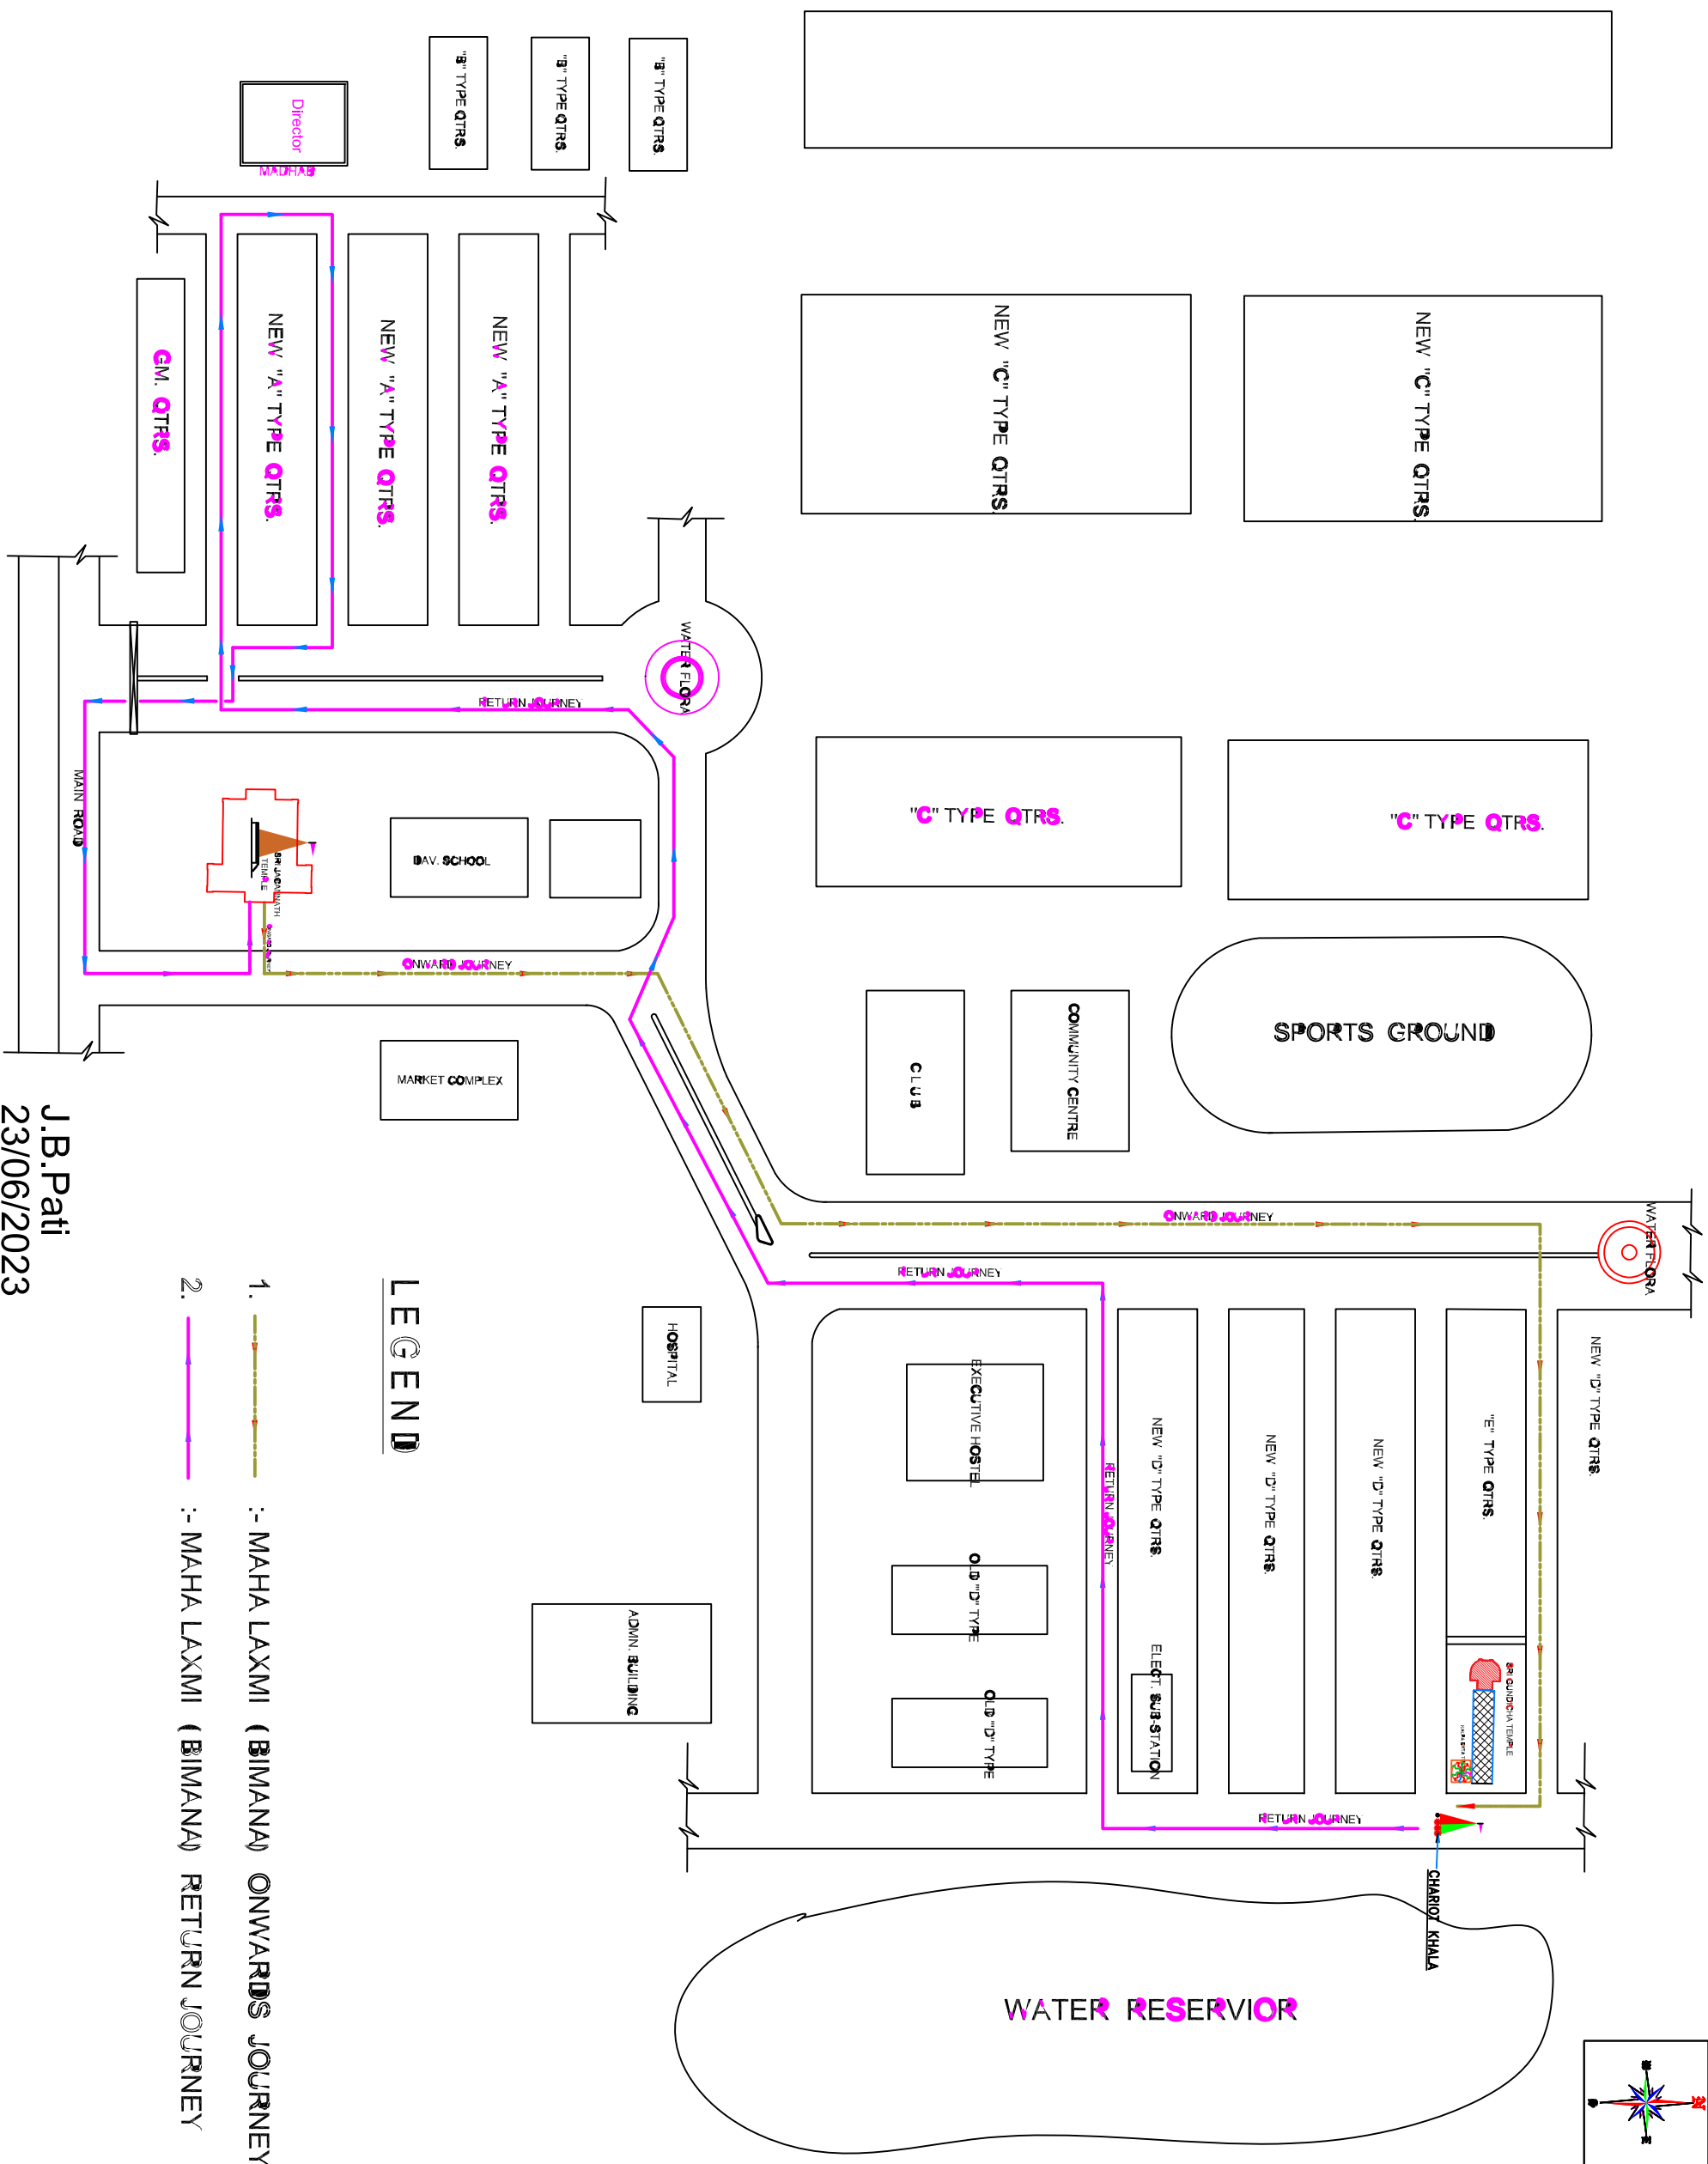

SHREE JAGANNATH TEMPLE BIMANA MOVEMENT MAP

J.B.Pati
23/06/2023